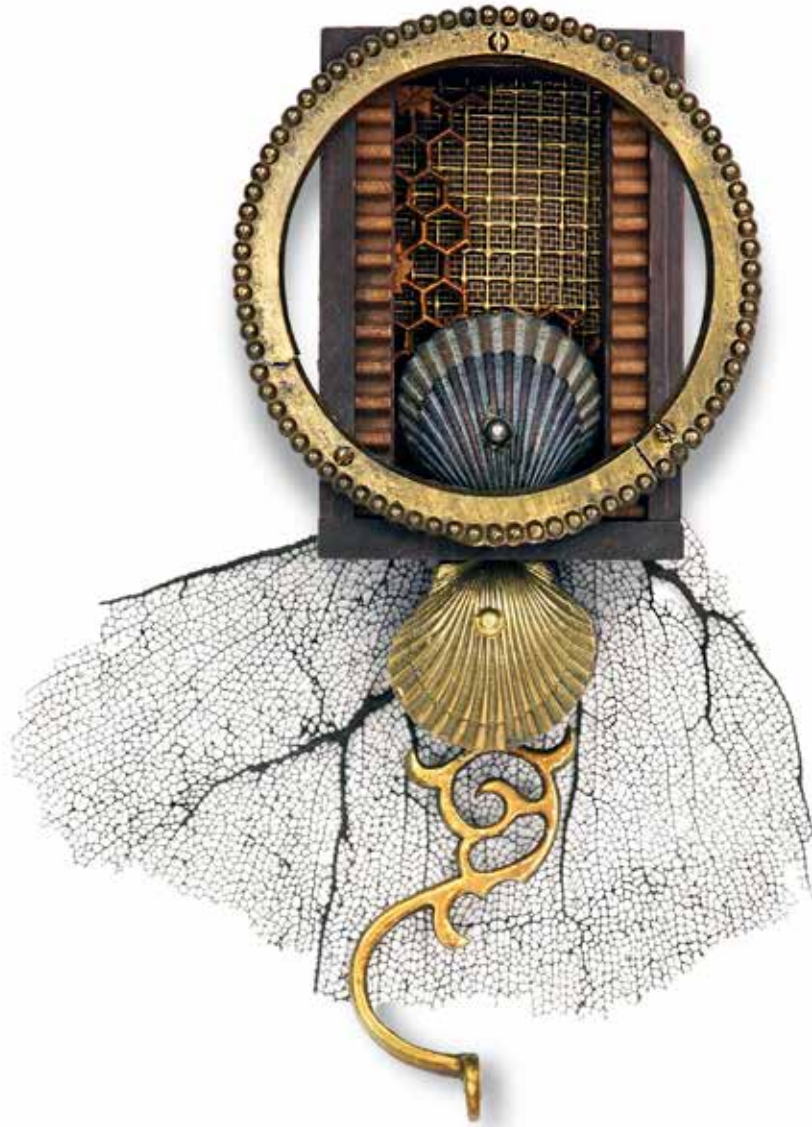

Victorian Harmony | 2022 | 13" x 24" x 5" | Brass Grater, Misc. Wood Carvings, Frame, Brass Washboard

Equinox | 2021 | 22" x 56" x 7" | Podium Panel, Brass Ceiling Light Part, Chair Part, Misc. Decorative Brass, Knobs

Monarch I | 2014 | 20" x 20" x 5" | Candelabra, Transmission Fly Wheel, Tiger Nautilus Shell, Misc. Brass

Golden Section II | 2023 | 9" x 11" x 3" | Nautilus Shell, Mlsc Brass, Lamp Parts

Monarch IV | 2023 | 15" x 15" x 5" | Copper Bowl, Lamp Parts, Shell, Bronze Furniture Part, Mlsc Brass

Edward | 2023 | 30" x 30" x 5" | Silverplae Tray, Alabaster Shll, Shieve, Decorative Furniture Parts, Grill, Misc. Hardware

Bella Luna | 2023 | 10" x 12" x 2" | Wooden Victorian Frame, Decorative Brass Frame, Newal, Misc. Brass Hardware, Flower Agate

Moonrise | 2024 | 12" x 15" x 4" | Old Wooden Carving, Shells, Teak Screening, Wrought Iron Bracket, Antique Hardware

Reliquary V | 2024 | 9" x 9" x 3" | Clock Surround, Vertebra, Lamp Part, Misc. Brass